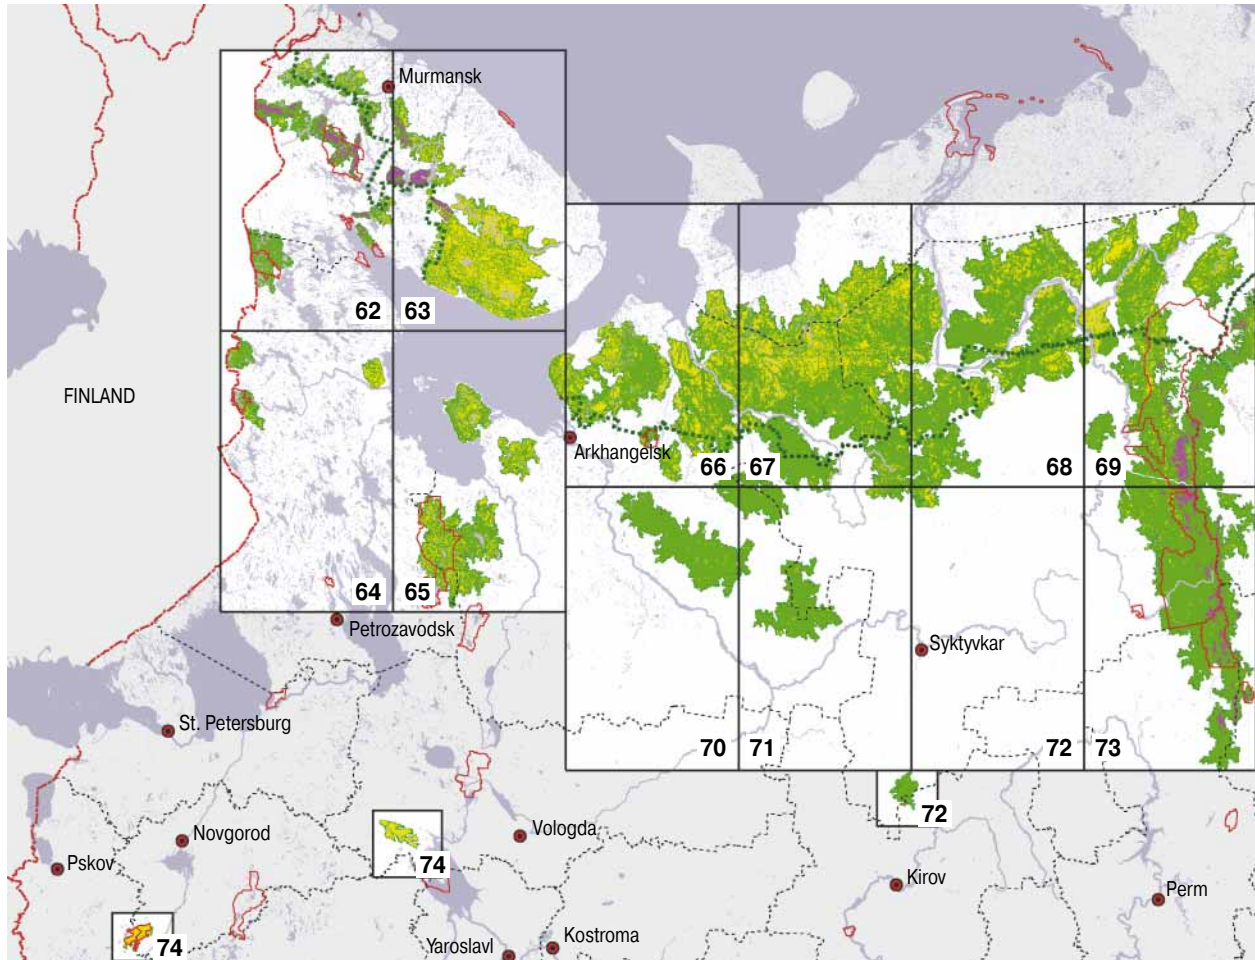

APPENDIX B

MAP OF INTACT FOREST LANDSCAPES

LEGEND

- Country borders
- Regional borders
- Regional centers
- Towns with population over 50 thousand
- Other settlements
- Roads
- Railroads
- Rivers
- Lakes

- Federal level nature protection areas (nature reserves and national parks)
 - Subtundra forest border (unproductive forest excluded from industrial exploitation)
 - Borders of intact forest lanscapes
- MAIN LAND CATEGORIES OF THE INTACT FOREST LANDSCAPES:
- Forest
 - Bogs
 - Treeless mountain areas

Map of intact forest landscapes for August 2000

Scale for all sheets 1:1,500,000